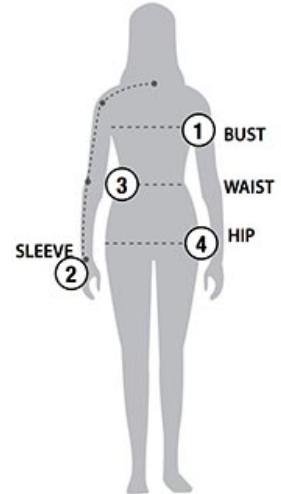

STORMTECH SIZING CHART

BASED ON YOUR BODY MEASUREMENTS

MEN'S SIZING

To select the best size for you, please follow these simple steps:

- ① **Most important measurement:**
Take your Chest/Bust measurement from just under your arm at the fullest part of the chest
- ② Take your Sleeve length from the back base of the neck across the shoulder and around the elbow to your wrist
- ③ Take your Waist measurement at the narrowest point around your natural waistline.
- ④ Take your Hip measurement at the fullest part of your body below the waist

When measurements fall between two sizes:
The size selection should be based on fit preference: Select lower size for a closer to body fit or the larger size for a more relaxed fit. When in doubt, we strongly recommend ordering a size sample.

WOMEN'S SIZING

SNT-1 | MEN'S LOTUS H2X-DRY® S/S PERFORMANCE TEE

MEN'S SIZING CHART – YOUR BODY MEASUREMENTS

SIZE	XS	S	M	L	XL	2XL	3XL	4XL	5XL
Chest ①	N/A	35"-38" [89-96.5cm]	38"-41" [96.5-104cm]	41"-44" [104-112cm]	44"-47" [112-119cm]	47"-50" [119-127cm]	50"-53" [127-134.5cm]	53"-56" [134.5-142cm]	56"-59" [142-150cm]
Sleeve Length ②	N/A	33"-34" [84-86.5cm]	34"-35" [86.5-89cm]	35"-36" [89-91.5cm]	36"-37" [91.5-94cm]	37"-38" [94-96.5cm]	38"-38.5" [96.5-97.75cm]	38.5"-39" [97.75cm-99cm]	39"-39.5" [99-100.25cm]
Waist ③	N/A	29"-32" [73.5-81cm]	32"-35" [81-89cm]	35"-38" [89-96.5cm]	38"-41" [96.5-104cm]	41"-44" [104-112cm]	44"-47" [112-119cm]	47"-50" [119-127cm]	50"-53" [127-134.5cm]
Hip ④	N/A	34"-37" [86-94cm]	37"-40" [94-101.5cm]	40"-43" [101.5-109cm]	43"-46" [109-117cm]	46"-49" [117-124.5cm]	49"-52" [124.5-132cm]	52"-55" [132-140cm]	55"-58" [140-147cm]