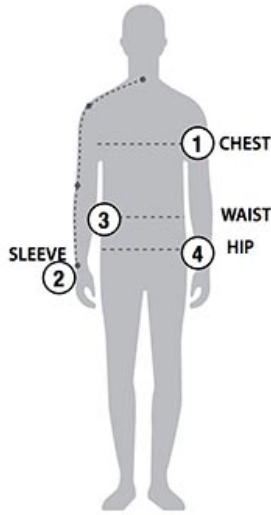

STORMTECH SIZING CHART

BASED ON YOUR BODY MEASUREMENTS

MEN'S SIZING

To select the best size for you, please follow these simple steps:

- ① **Most important measurement:**
Take your Chest/Bust measurement from just under your arm at the fullest part of the chest
- ② Take your Sleeve length from the back base of the neck across the shoulder and around the elbow to your wrist
- ③ Take your Waist measurement at the narrowest point around your natural waistline.
- ④ Take your Hip measurement at the fullest part of your body below the waist

When measurements fall between two sizes:
The size selection should be based on fit preference: Select lower size for a closer to body fit or the larger size for a more relaxed fit. When in doubt, we strongly recommend ordering a size sample.

WOMEN'S SIZING

SNT-1 | MEN'S LOTUS H2X-DRY® S/S PERFORMANCE TEE

MEN'S SIZING CHART – YOUR BODY MEASUREMENTS

SIZE	XS	S	M	L	XL	2XL	3XL	4XL	5XL
Chest ①	N/A	35"-38" [89-96.5cm]	38"-41" [96.5-104cm]	41"-44" [104-112cm]	44"-47" [112-119cm]	47"-50" [119-127cm]	50"-53" [127-134.5cm]	53"-56" [134.5-142cm]	56"-59" [142-150cm]
Sleeve Length ②	N/A	33"-34" [84-86.5cm]	34"-35" [86.5-89cm]	35"-36" [89-91.5cm]	36"-37" [91.5-94cm]	37"-38" [94-96.5cm]	38"-38.5" [96.5-97.75cm]	38.5"-39" [97.75cm-99cm]	39"-39.5" [99-100.25cm]
Waist ③	N/A	29"-32" [73.5-81cm]	32"-35" [81-89cm]	35"-38" [89-96.5cm]	38"-41" [96.5-104cm]	41"-44" [104-112cm]	44"-47" [112-119cm]	47"-50" [119-127cm]	50"-53" [127-134.5cm]
Hip ④	N/A	34"-37" [86-94cm]	37"-40" [94-101.5cm]	40"-43" [101.5-109cm]	43"-46" [109-117cm]	46"-49" [117-124.5cm]	49"-52" [124.5-132cm]	52"-55" [132-140cm]	55"-58" [140-147cm]