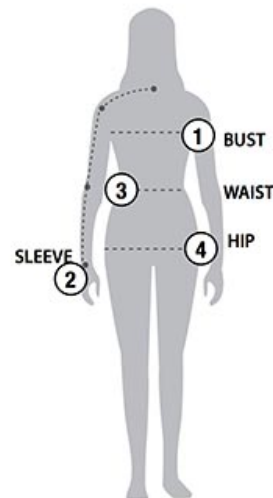

WOMEN'S SIZING

KX-1 | MEN'S NAUTILUS PERFORMANCE SHELL

MEN'S SIZING CHART – YOUR BODY MEASUREMENTS

SIZE	XS	S	M	L	XL	2XL	3XL	4XL	5XL
Chest ①	32"-35" [81-89cm]	35"-38" [89-96.5cm]	38"-41" [96.5-104cm]	41"-44" [104-112cm]	44"-47" [112-119cm]	47"-50" [119-127cm]	50"-53" [127-134.5cm]	53"-56" [134.5-142cm]	56"-59" [142-150cm]
Sleeve Length ②	32"-33" [81-84cm]	33"-34" [84-86.5cm]	34"-35" [86.5-89cm]	35"-36" [89-91.5cm]	36"-37" [91.5-94cm]	37"-38" [94-96.5cm]	38"-38.5" [96.5-97.75cm]	38.5"-39" [97.75cm-99cm]	39"-39.5" [99-100.25cm]
Waist ③	26"-29" [66-73.5cm]	29"-32" [73.5-81cm]	32"-35" [81-89cm]	35"-38" [89-96.5cm]	38"-41" [96.5-104cm]	41"-44" [104-112cm]	44"-47" [112-119cm]	47"-50" [119-127cm]	50"-53" [127-134.5cm]
Hip ④	31"-34" [79-86cm]	34"-37" [86-94cm]	37"-40" [94-101.5cm]	40"-43" [101.5-109cm]	43"-46" [109-117cm]	46"-49" [117-124.5cm]	49"-52" [124.5-132cm]	52"-55" [132-140cm]	55"-58" [140-147cm]

KX-1W | WOMEN'S NAUTILUS PERFORMANCE SHELL

WOMEN'S SIZING CHART – YOUR BODY MEASUREMENTS

SIZE	XS	S	M	L	XL	2XL
Bust ①	29"-32" [73.5-81cm]	32"-35" [81-89cm]	35"-38" [89-96.5cm]	38"-41" [96.5-104cm]	41"-44" [104-112cm]	44"-47" [112-119cm]
Sleeve Length ②	30"-31" [76-79cm]	31"-32" [79-81.5cm]	32"-33" [81.5-84cm]	33"-33.5" [84-85cm]	33.5"-34" [85-86.5cm]	34"-34.5" [86.5-87.75cm]
Waist ③	22"-25" [56-63.5cm]	25"-28" [63.5-71cm]	28"-31" [71-79cm]	31"-34" [79-86cm]	34"-37" [86-94cm]	37"-40" [94-101.5cm]
Hip ④	31.5"-34.5" [80-87.5cm]	34.5"-37.5" [87.5-95cm]	37.5"-40.5" [95-103cm]	40.5"-43.5" [103-110.5cm]	43.5"-46.5" [110.5-118cm]	46.5"-49.5" [118-126cm]

FIT GUIDE

FITTED	REGULAR	RELAXED
FITS TRUE TO SIZE Neither slim nor oversized. Universal, easy fit for comfortable range of motion.		

For more information on this and other Stormtech styles, please contact us at info@stormtech.ca