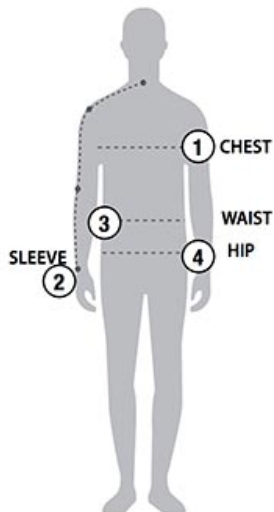

STORMTECH SIZING CHART

BASED ON YOUR BODY MEASUREMENTS

MEN'S SIZING

To select the best size for you, please follow these simple steps:

- ① **Most important measurement:**
Take your Chest/Bust measurement from just under your arm at the fullest part of the chest
- ② Take your Sleeve length from the back base of the neck across the shoulder and around the elbow to your wrist
- ③ Take your Waist measurement at the narrowest point around your natural waistline.
- ④ Take your Hip measurement at the fullest part of your body below the waist

WOMEN'S SIZING

KX-1 | MEN'S NAUTILUS PERFORMANCE SHELL

MEN'S SIZING CHART – YOUR BODY MEASUREMENTS

| SIZE | XS | S | M | L | XL | 2XL | 3XL | 4XL | 5XL |
|------------------------|------------------------|------------------------|-------------------------|--------------------------|-------------------------|--------------------------|-----------------------------|-----------------------------|----------------------------|
| Chest ① | 32"-35" [81-89cm] | 35"-38" [89-96.5cm] | 38"-41" [96.5-104cm] | 41"-44" [104-112cm] | 44"-47" [112-119cm] | 47"-50" [119-127cm] | 50"-53" [127-134.5cm] | 53"-56" [134.5-142cm] | 56"-59" [142-150cm] |
| Sleeve Length ② | 32"-33" [81-84cm] | 33"-34" [84-86.5cm] | 34"-35" [86.5-89cm] | 35"-36" [89-91.5cm] | 36"-37" [91.5-94cm] | 37"-38" [94-96.5cm] | 38"-38.5" [96.5-97.75cm] | 38.5"-39" [97.75cm-99cm] | 39"-39.5" [99-100.25cm] |
| Waist ③ | 26"-29" [66-73.5cm] | 29"-32" [73.5-81cm] | 32"-35" [81-89cm] | 35"-38" [89-96.5cm] | 38"-41" [96.5-104cm] | 41"-44" [104-112cm] | 44"-47" [112-119cm] | 47"-50" [119-127cm] | 50"-53" [127-134.5cm] |
| Hip ④ | 31"-34" [79-86cm] | 34"-37" [86-94cm] | 37"-40" [94-101.5cm] | 40"-43" [101.5-109cm] | 43"-46" [109-117cm] | 46"-49" [117-124.5cm] | 49"-52" [124.5-132cm] | 52"-55" [132-140cm] | 55"-58" [140-147cm] |