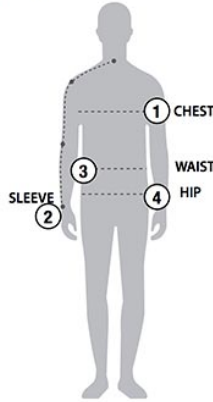

STORMTECH SIZING CHART

BASED ON YOUR BODY MEASUREMENTS

MEN'S SIZING

To select the best size for you, please follow these simple steps:

- ① **Most important measurement:**
Take your Chest/Bust measurement from just under your arm at the fullest part of the chest
- ② Take your Sleeve length from the back base of the neck across the shoulder and around the elbow to your wrist
- ③ Take your Waist measurement at the narrowest point around your natural waistline.
- ④ Take your Hip measurement at the fullest part of your body below the waist

When measurements fall between two sizes:
The size selection should be based on fit preference: Select lower size for a closer to body fit or the larger size for a more relaxed fit. When in doubt, we strongly recommend ordering a size sample.

WOMEN'S SIZING

CXJ-3 | MEN'S CREW SOFTSHELL

MEN'S SIZING CHART – YOUR BODY MEASUREMENTS

SIZE	XS	S	M	L	XL	2XL	3XL	4XL	5XL
Chest ①	N/A	35"-38" [89-96.5cm]	38"-41" [96.5-104cm]	41"-44" [104-112cm]	44"-47" [112-119cm]	47"-50" [119-127cm]	50"-53" [127-134.5cm]	53"-56" [134.5-142cm]	56"-59" [142-150cm]
Sleeve Length ②	N/A	33"-34" [84-86.5cm]	34"-35" [86.5-89cm]	35"-36" [89-91.5cm]	36"-37" [91.5-94cm]	37"-38" [94-96.5cm]	38"-38.5" [96.5-97.75cm]	38.5"-39" [97.75cm-99cm]	39"-39.5" [99-100.25cm]
Waist ③	N/A	29"-32" [73.5-81cm]	32"-35" [81-89cm]	35"-38" [89-96.5cm]	38"-41" [96.5-104cm]	41"-44" [104-112cm]	44"-47" [112-119cm]	47"-50" [119-127cm]	50"-53" [127-134.5cm]
Hip ④	N/A	34"-37" [86-94cm]	37"-40" [94-101.5cm]	40"-43" [101.5-109cm]	43"-46" [109-117cm]	46"-49" [117-124.5cm]	49"-52" [124.5-132cm]	52"-55" [132-140cm]	55"-58" [140-147cm]