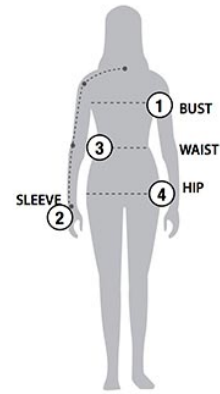

STORMTECH SIZING CHART

BASED ON YOUR BODY MEASUREMENTS

MEN'S SIZING

To select the best size for you, please follow these simple steps:

- ① **Most important measurement:**
Take your Chest/Bust measurement from just under your arm at the fullest part of the chest
- ② Take your Sleeve length from the back base of the neck across the shoulder and around the elbow to your wrist
- ③ Take your Waist measurement at the narrowest point around your natural waistline.
- ④ Take your Hip measurement at the fullest part of your body below the waist

When measurements fall between two sizes:
The size selection should be based on fit preference: Select lower size for a closer to body fit or the larger size for a more relaxed fit. When in doubt, we strongly recommend ordering a size sample.

WOMEN'S SIZING

CXJ-3 | MEN'S CREW SOFTSHELL

MEN'S SIZING CHART – YOUR BODY MEASUREMENTS

SIZE	XS	S	M	L	XL	2XL	3XL	4XL	5XL
Chest ①	N/A	35"-38" [89-96.5cm]	38"-41" [96.5-104cm]	41"-44" [104-112cm]	44"-47" [112-119cm]	47"-50" [119-127cm]	50"-53" [127-134.5cm]	53"-56" [134.5-142cm]	56"-59" [142-150cm]
Sleeve Length ②	N/A	33"-34" [84-86.5cm]	34"-35" [86.5-89cm]	35"-36" [89-91.5cm]	36"-37" [91.5-94cm]	37"-38" [94-96.5cm]	38"-38.5" [96.5-97.75cm]	38.5"-39" [97.75cm-99cm]	39"-39.5" [99-100.25cm]
Waist ③	N/A	29"-32" [73.5-81cm]	32"-35" [81-89cm]	35"-38" [89-96.5cm]	38"-41" [96.5-104cm]	41"-44" [104-112cm]	44"-47" [112-119cm]	47"-50" [119-127cm]	50"-53" [127-134.5cm]
Hip ④	N/A	34"-37" [86-94cm]	37"-40" [94-101.5cm]	40"-43" [101.5-109cm]	43"-46" [109-117cm]	46"-49" [117-124.5cm]	49"-52" [124.5-132cm]	52"-55" [132-140cm]	55"-58" [140-147cm]